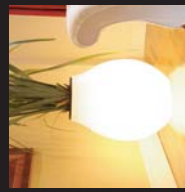

illuminated vase

This vase wonderfully illuminates flowers and foliage, ensuring that every table, windowsill and lobby is beautifully presented. Anyone with a creative flair for contemporary design will enjoy the versatility that this vase provides!

| Height | Classic Pot | | | | Tall Planter | | | vase | bulb |
|----------------------------|-------------|------|------|------|--------------|------|-------|------|------|
| | 100cm | 90cm | 60cm | 40cm | 70cm | 90cm | 107cm | | |
| L=Incl. light**NL=No light | L | L | L | L | L | L | L | L | L |
| WHITE | | | | | | | | | |
| RED | | | | | | | | | |
| ORANGE | | | | | | | | | |
| PURPLE | | | | | | | | | |
| TAUPE | | | | | | | | | |
| PINK | | | | | | | | | |
| LIME GREEN | | | | | | | | | |
| GREY | | | | | | | | | |

www.illuminatedpots.co.uk

Classic Pot

This pot is characterised by a simple, but classy design and versatility; a flowerpot doubling as a light!

Deep enough to hold large plants and flower groupings, the lightweight and weather-resistant pot can also be used indoors as portable accent lighting in lobbies and restaurants. When lit, only the colour of the pot and light are visible, not potting material.

The smooth design of this planter will blend with every interior and exterior, whether classical, modern or retro.

The Bulb Pot

This rounder design is characterised by simple lines reminiscent of pots found in Greece and the Mediterranean. Only available in one size and suitable for both indoor and outdoor locations