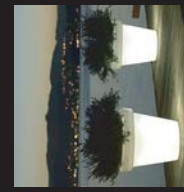

illuminated vase

This vase wonderfully illuminates flowers and foliage, ensuring that every table, windowsill and lobby is beautifully presented. Anyone with a creative flair for contemporary design will enjoy the versatility that this vase provides!

The smooth design of this planter will blend with every interior and exterior, whether classical, modern or retro.

The Bulb Pot

This rounder design is characterised by simple lines reminiscent of pots found in Greece and the Mediterranean. Only available in one size and suitable for both indoor and outdoor locations